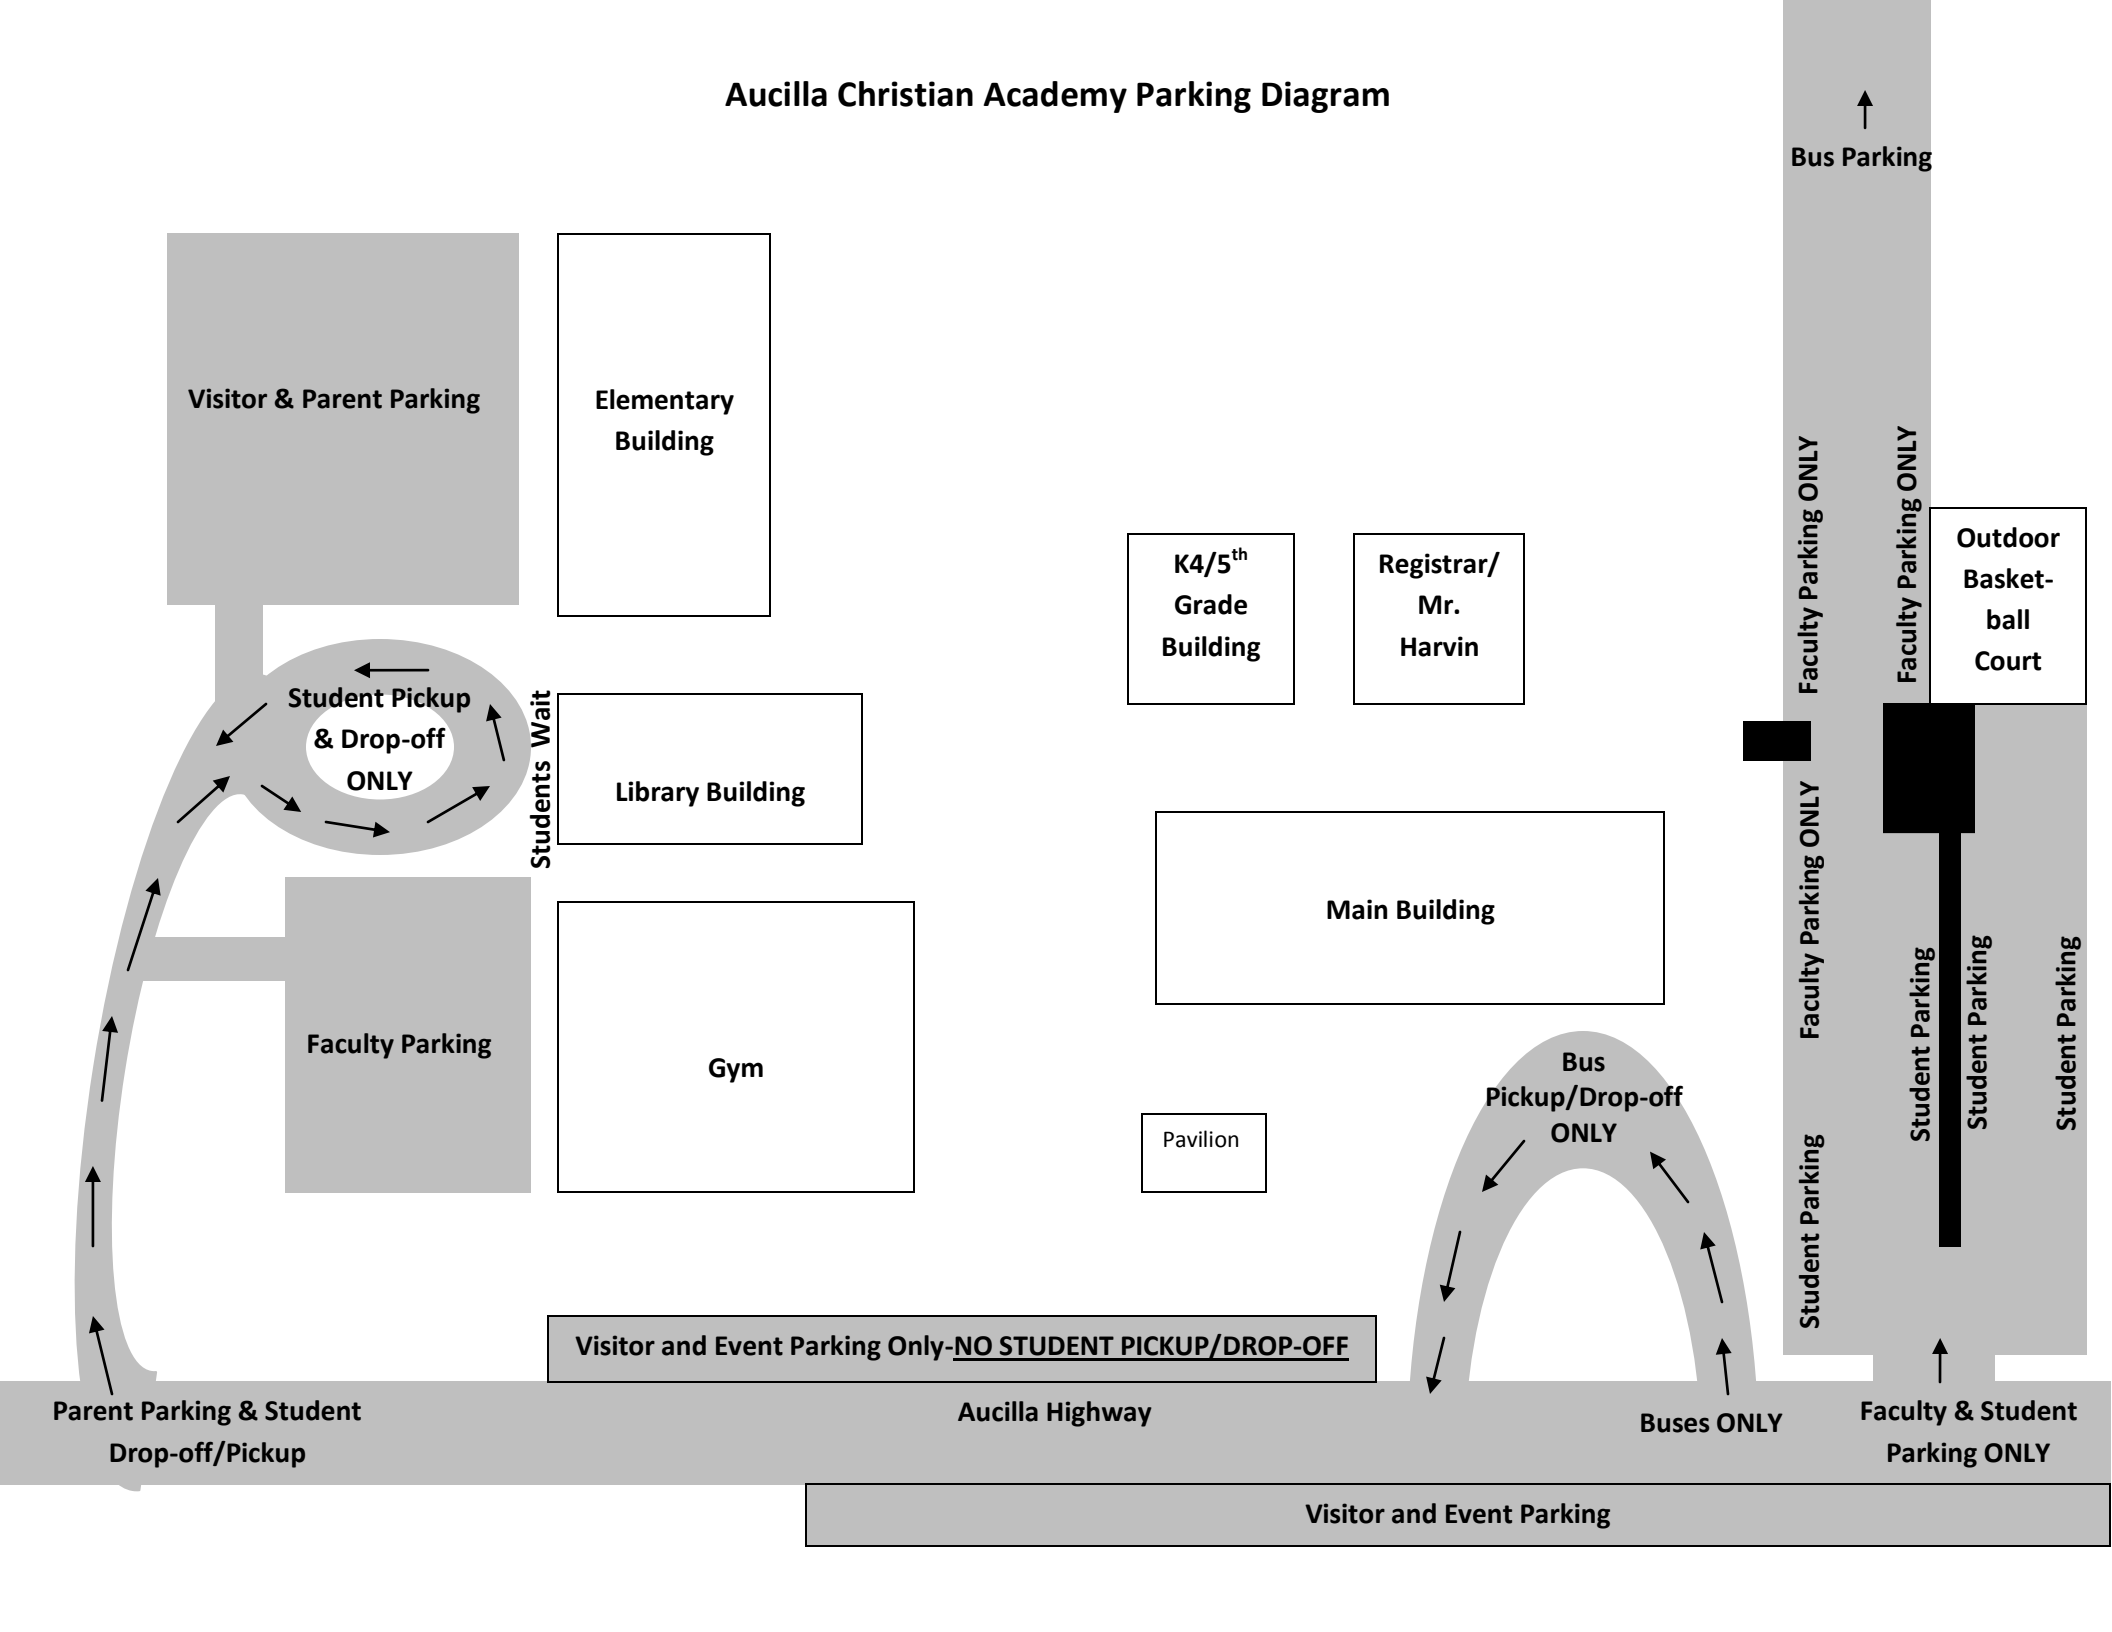

**Parking & Student Drop-off/Pickup
at Aucilla Christian Academy**

Please use the diagram below to know where to drop-off or pickup students and where parents and visitors should park.

Please DO NOT park in front of the school or in the areas designated for buses, faculty, or student parking.

Please help us with the safety of our students by parking and using the appropriate areas.

Thank you for your cooperation!

The ACA Administration

Aucilla Christian Academy Parking Diagram

Visitor & Parent Parking

Elementary Building

K4/5th Grade Building

Registrar/Mr. Harvin

Student Pickup & Drop-off ONLY

Students Wait

Library Building

Faculty Parking

Gym

Parent Parking & Student Drop-off/Pickup

Visitor and Event Parking