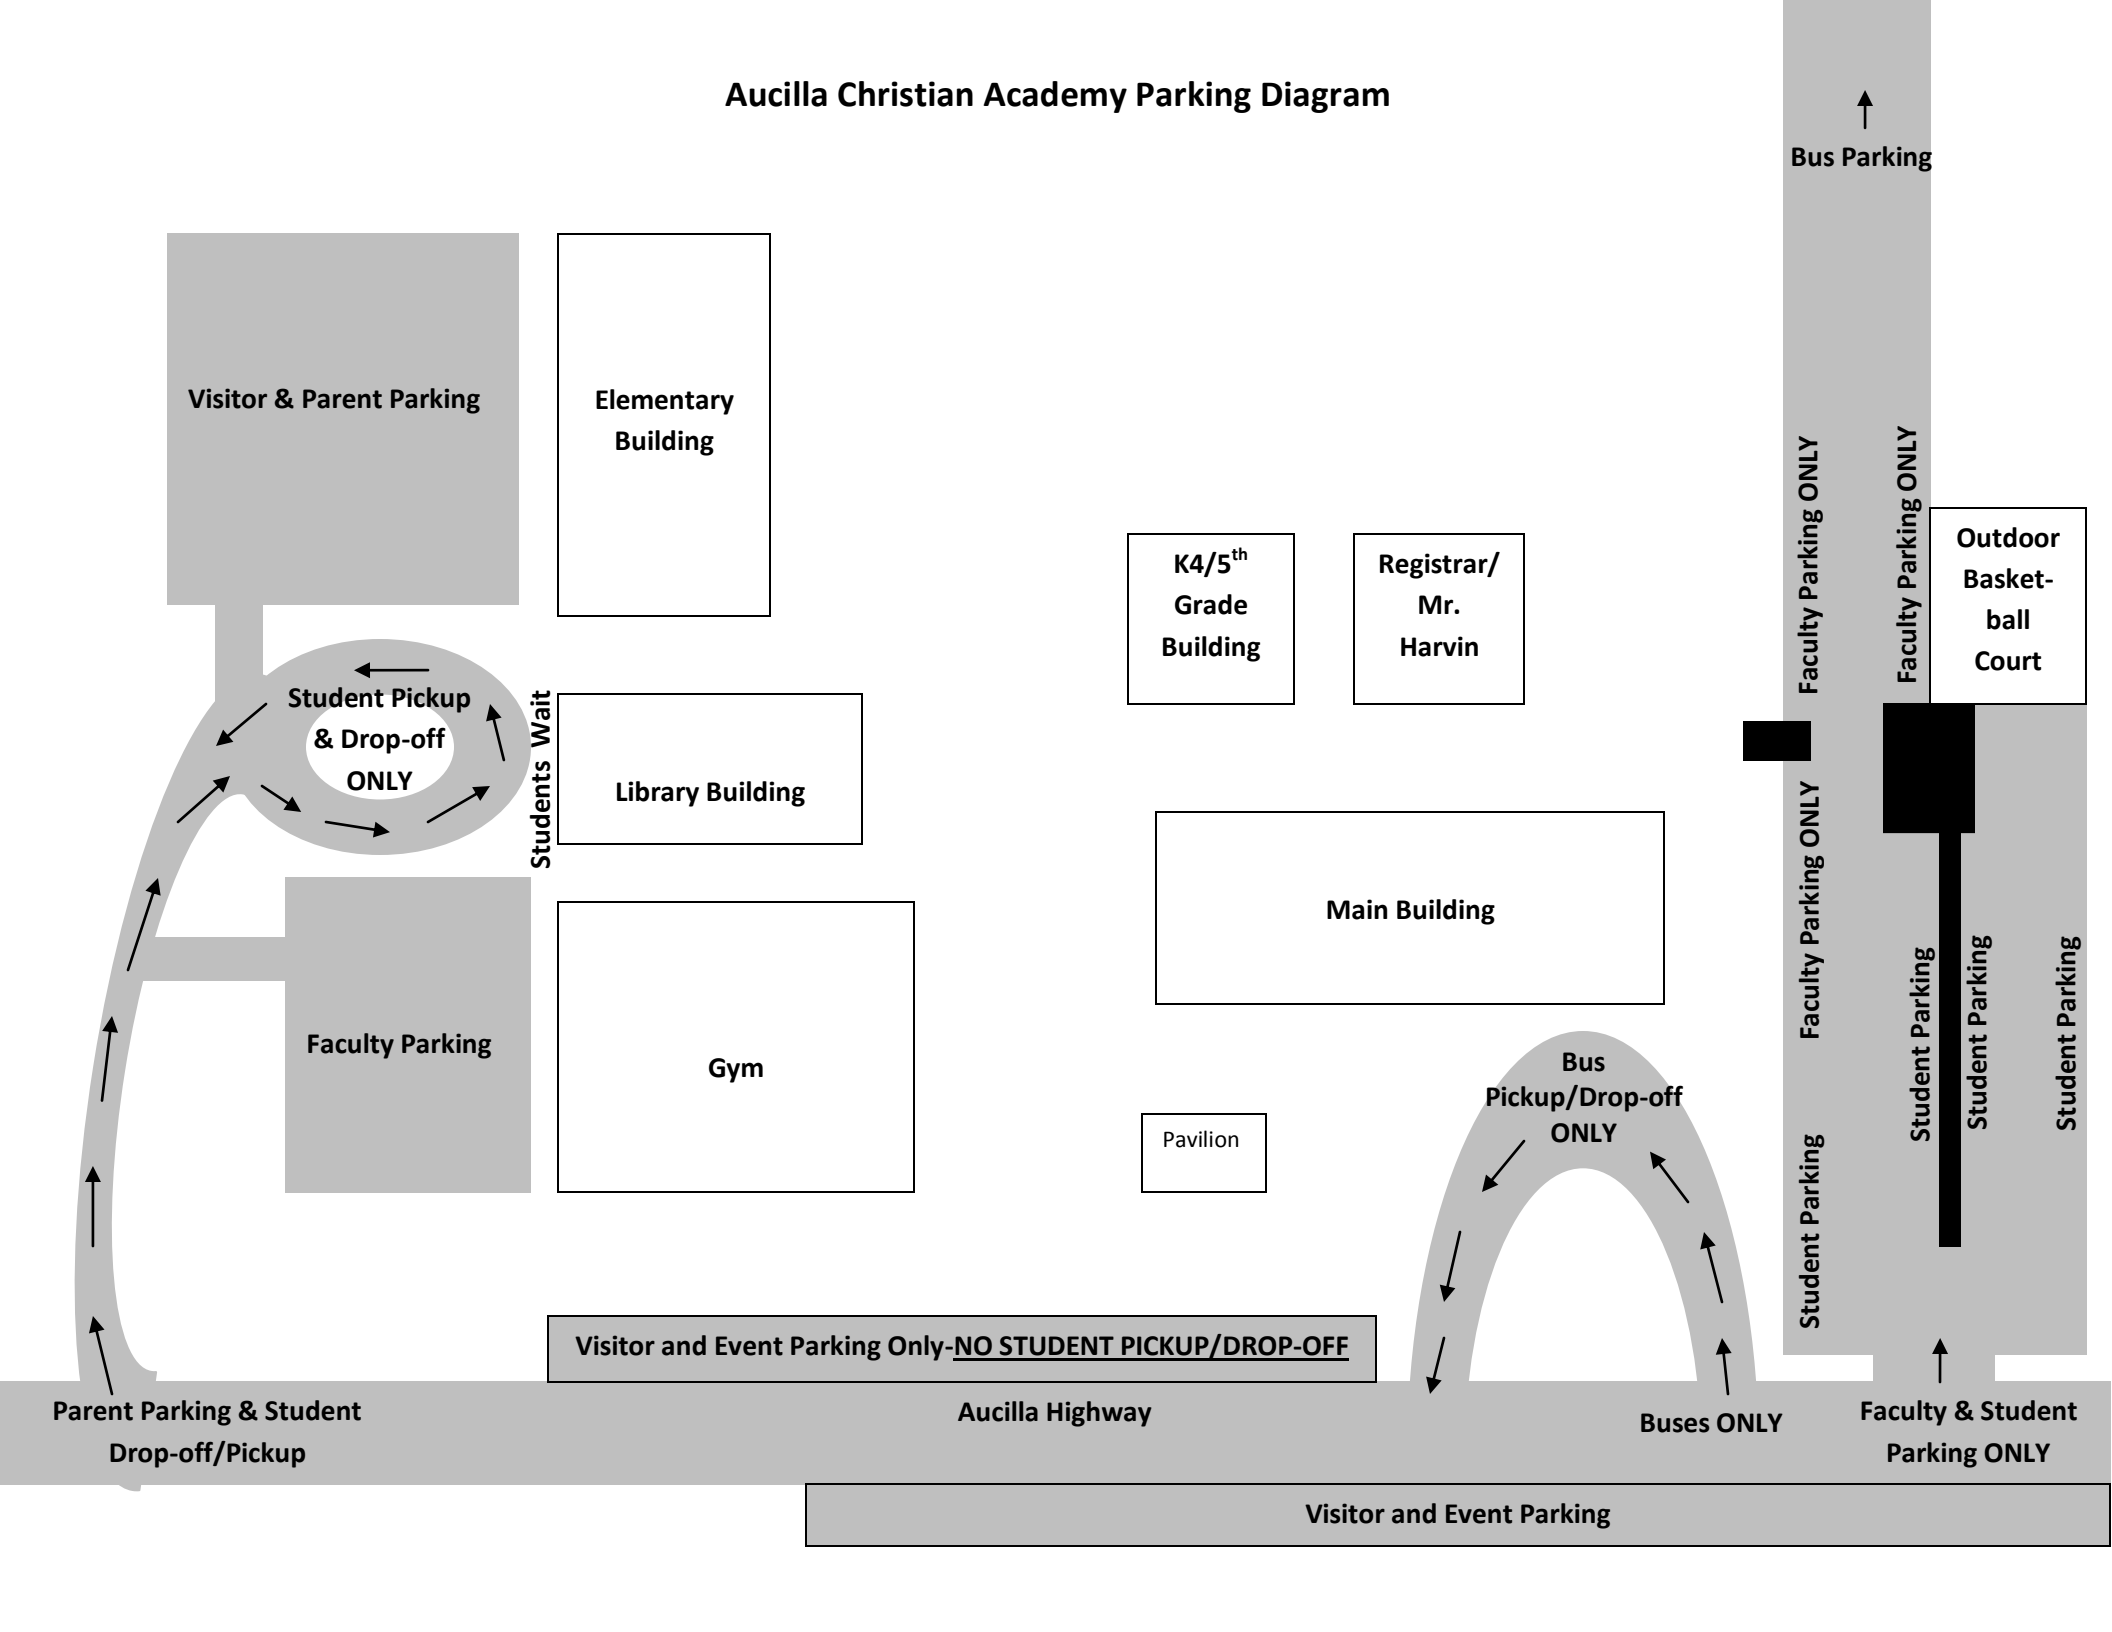

**Parking & Student Drop-off/Pickup
at Aucilla Christian Academy**

Please use the diagram below to know where to drop-off or pickup students and where parents and visitors should park.

Please DO NOT park in front of the school or in the areas designated for buses, faculty, or student parking.

Please help us with the safety of our students by parking and using the appropriate areas.

Thank you for your cooperation!

The ACA Administration

Aucilla Christian Academy Parking Diagram

Visitor & Parent Parking

Elementary Building

K4/5th Grade Building

Registrar/Mr. Harvin

Student Pickup & Drop-off ONLY

Students Wait

Library Building

Faculty Parking

Gym